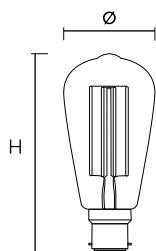

3 Year Silver Warranty

Code	Lamp Type	Temp	Lm	ØxH (mm)
Non Dimmable				
60775	3.3W LED Filament Squirrel Cage Non Dim - BC	2700K	470	58x126
60776	3.3W LED Filament Squirrel Cage Non Dim - ES			
Dimmable				
60777	3.3W LED Filament Squirrel Cage Dimmable - BC	2700K	470	58x126
60778	3.3W LED Filament Squirrel Cage Dimmable - ES			